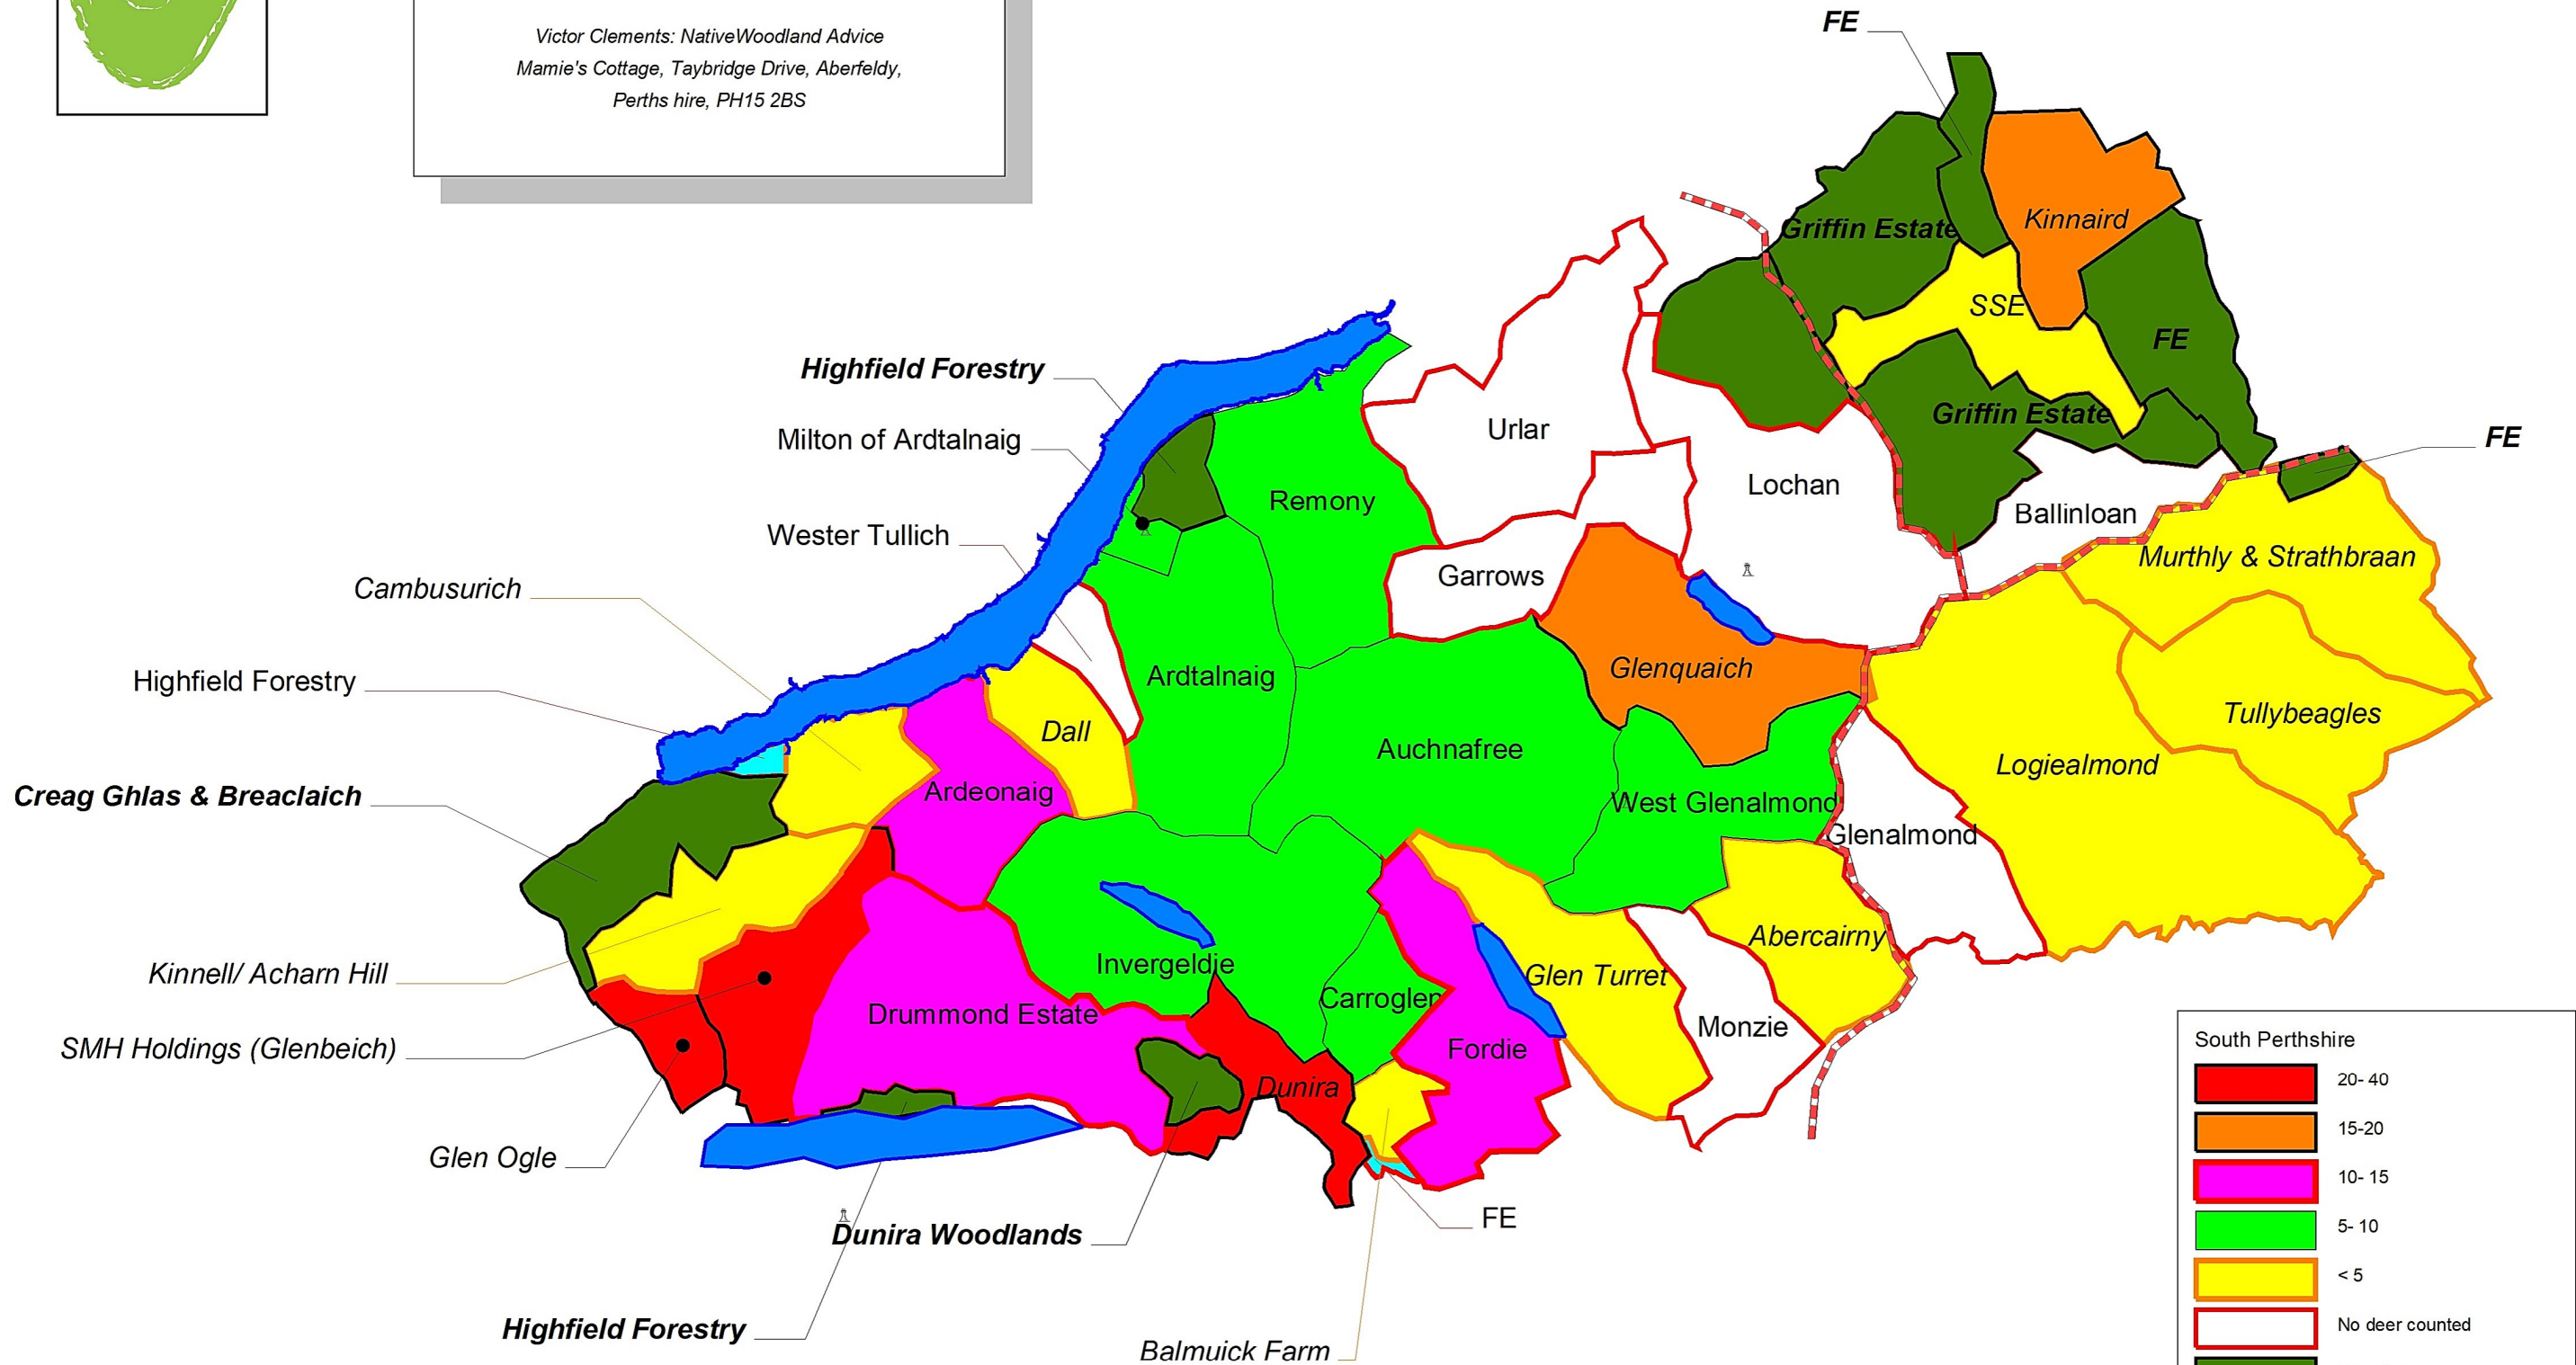

South Perthshire DMG

2018 Deer density Map

Scale 1: 170,000

*Victor Clements: NativeWoodland Advice
Mamie's Cottage, Taybridge Drive, Aberfeldy,
Perthshire, PH15 2BS*

Reproduced with permission of HM Stationary Office.

Crown Copyright Reserved.

License No. 100015487

South Perthshire

	20-40
	15-20
	10-15
	5-10
	< 5
	No deer counted
	Forestry