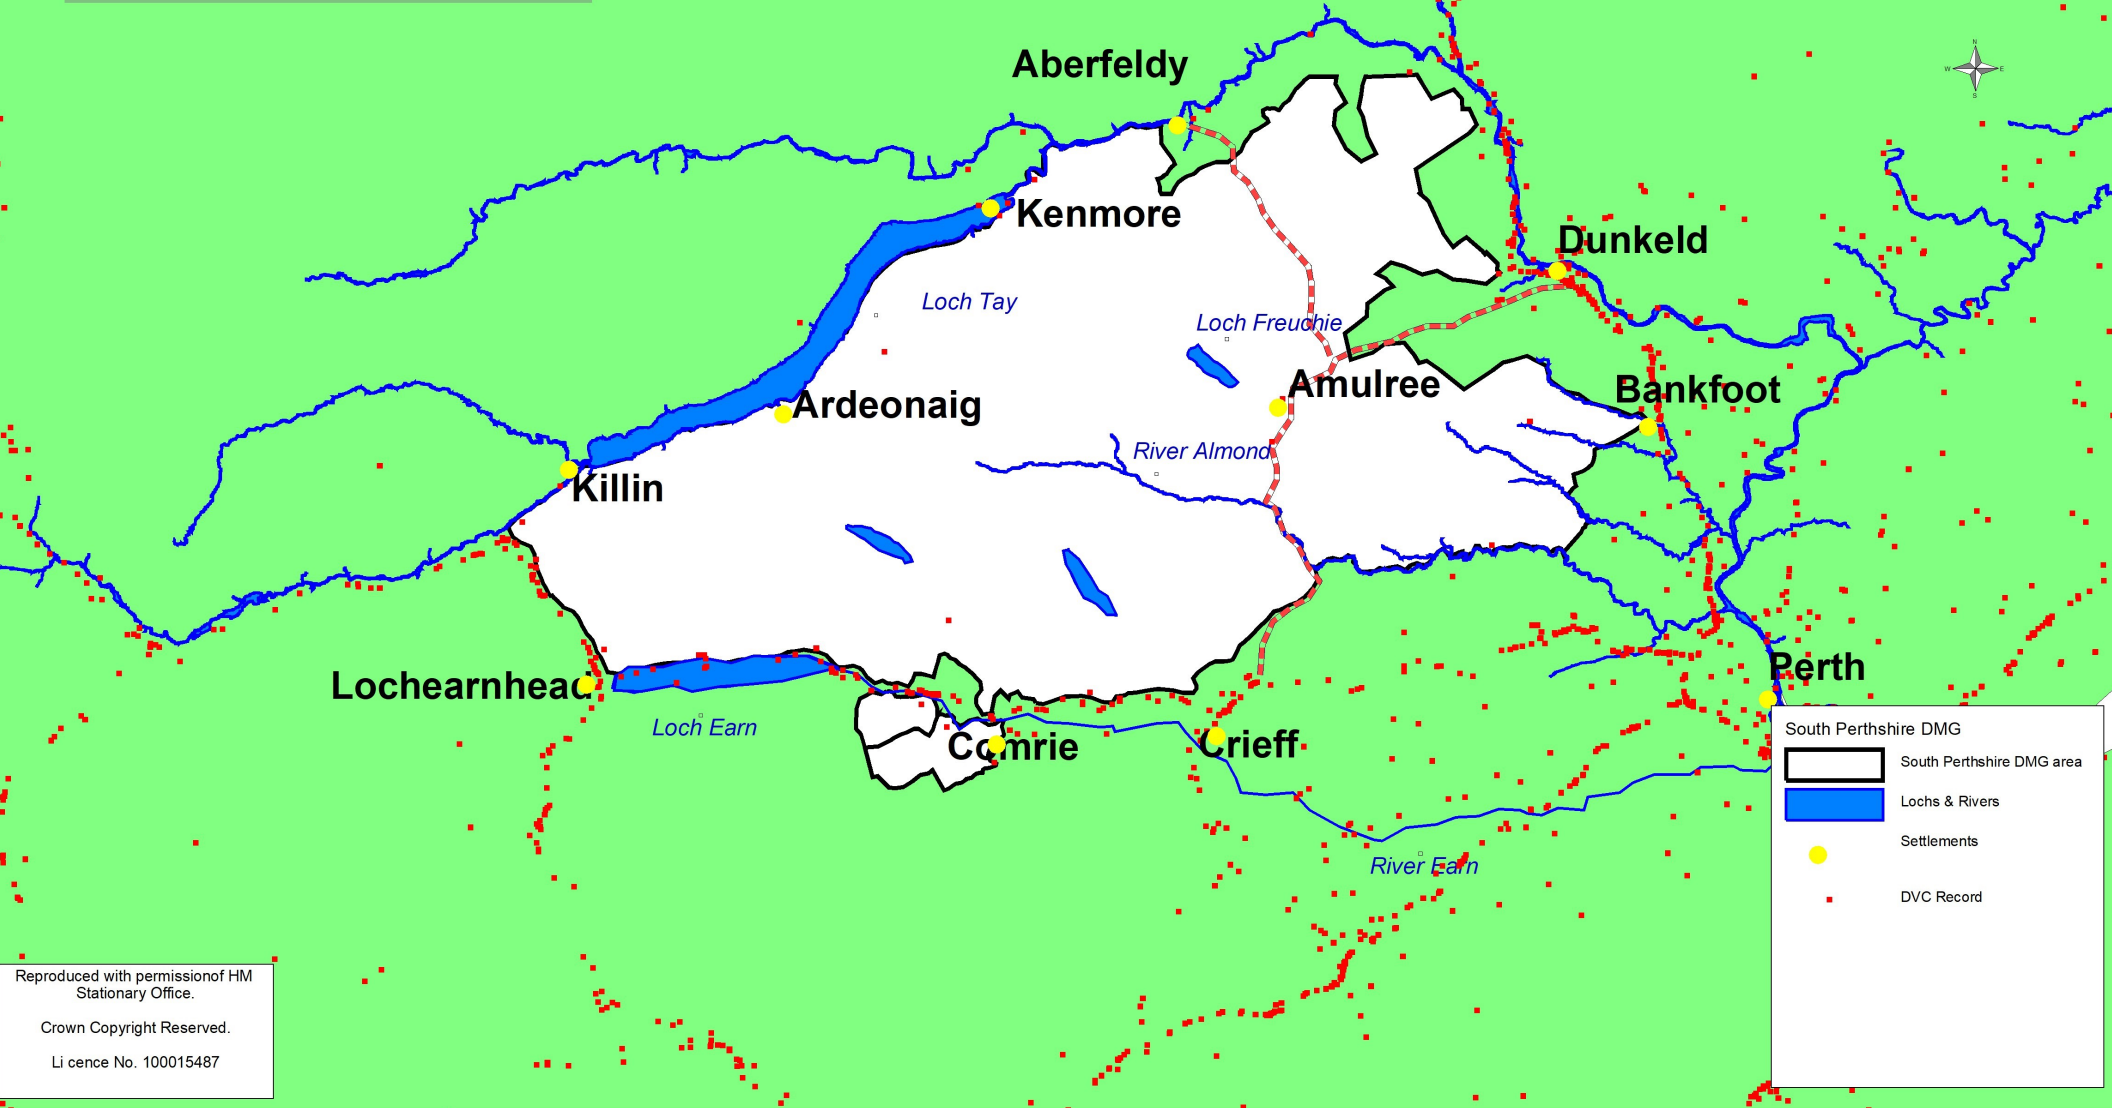

South Perthshire Deer Management Group

Deer- Vehicle collision Map

Scale 1 : 250,000

Victor Clements: Native Woodland Advice, Mamie's Cottage,
Taybridge Terrace, Aberfeldy, Perthshire, PH15 2BS

- South Perthshire DMG
-  South Perthshire DMG area
 -  Lochs & Rivers
 -  Settlements
 -  DVC Record