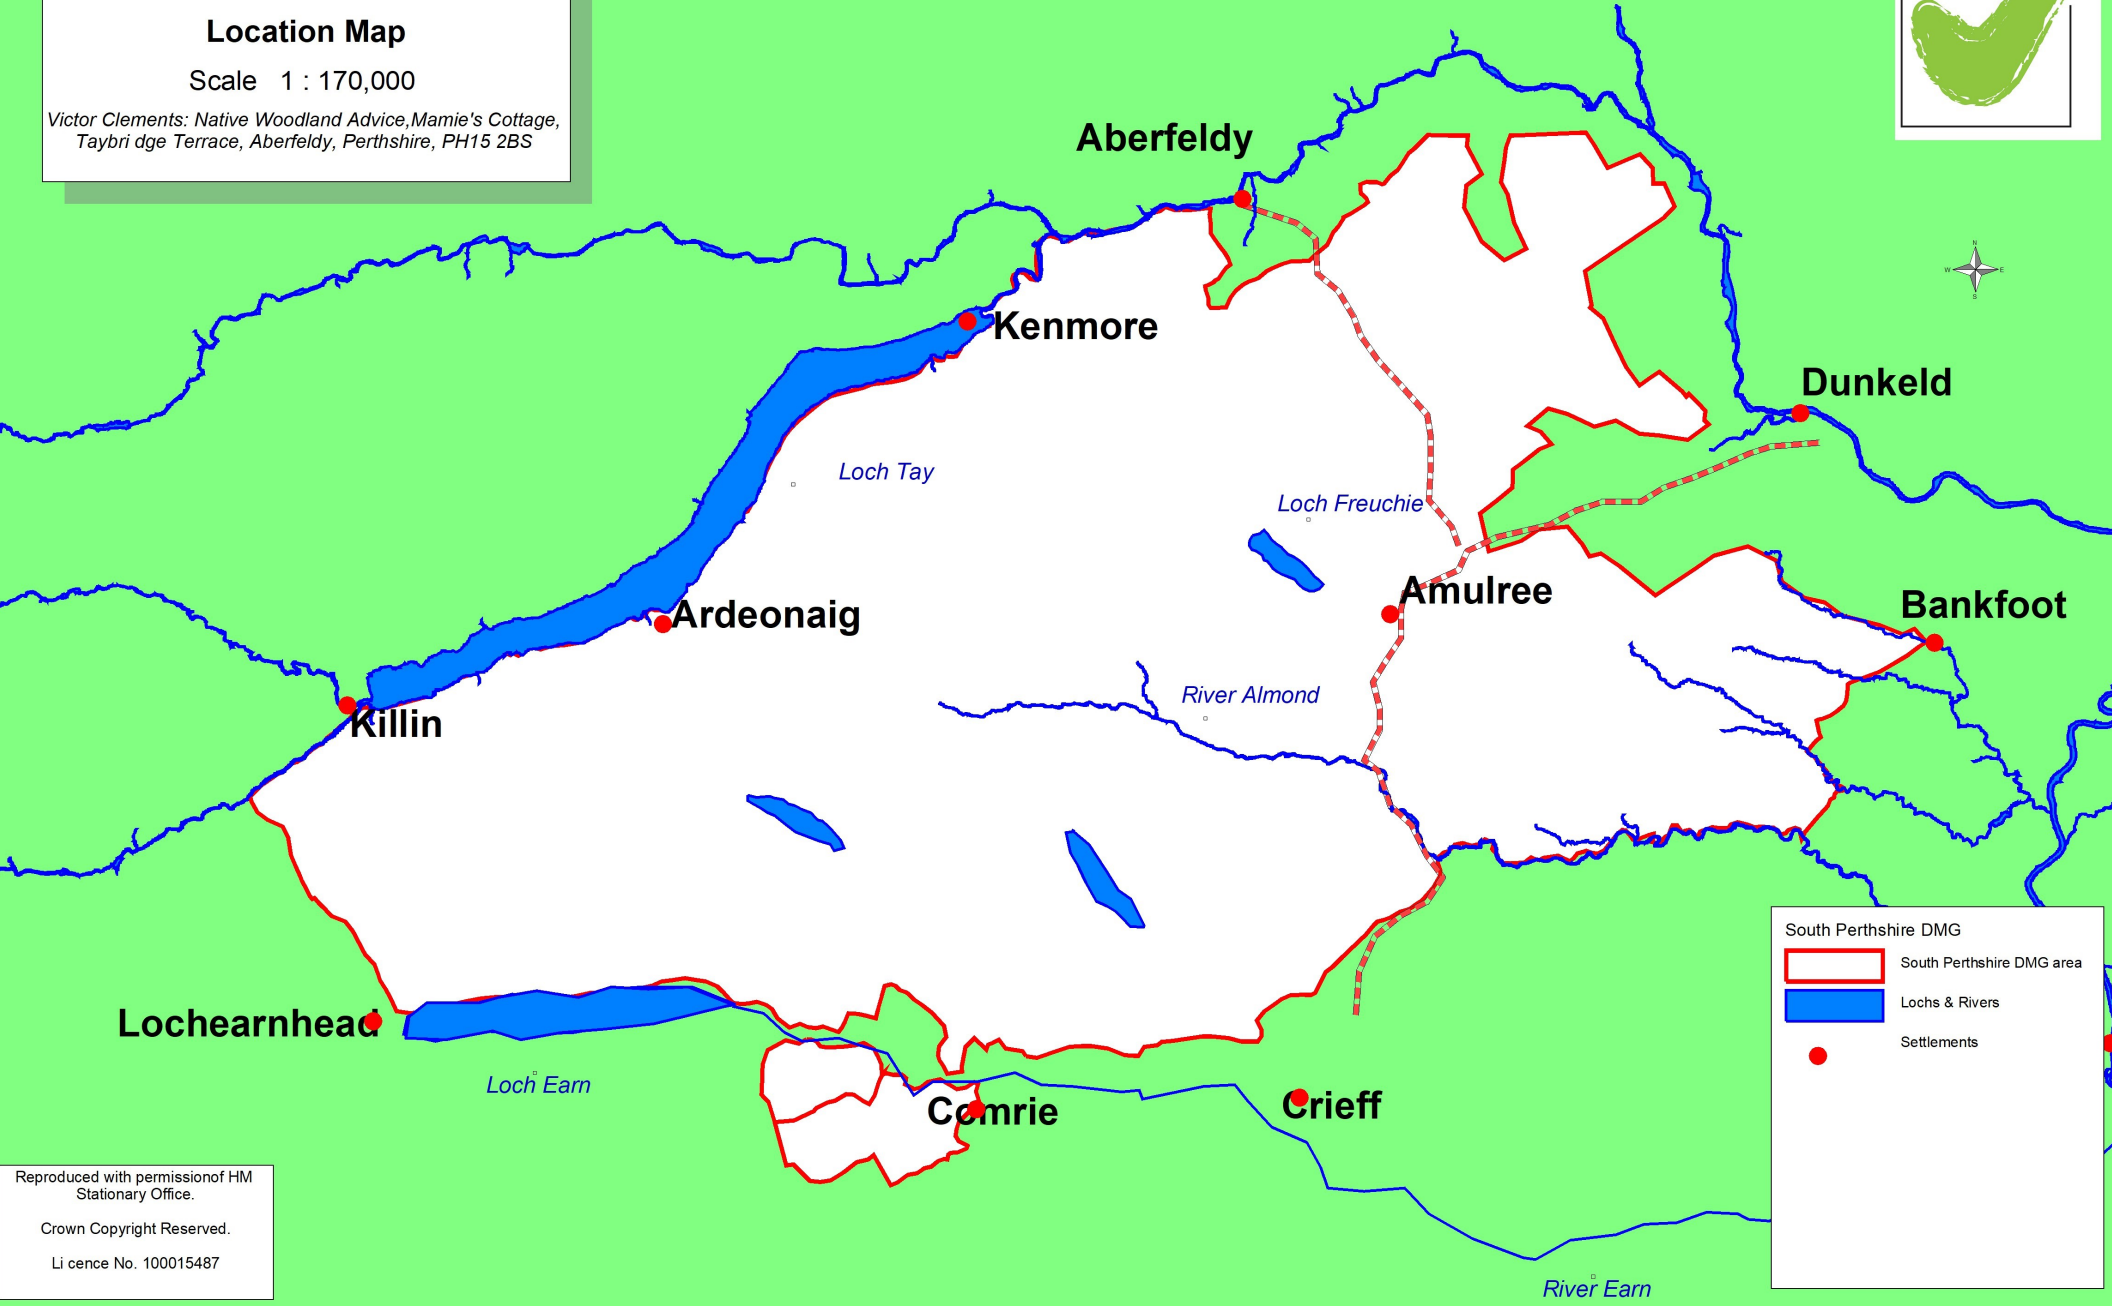

# South Perthshire Deer Management Group

## Location Map

Scale 1 : 170,000

Victor Clements: Native Woodland Advice, Mamie's Cottage,  
Taybridge Terrace, Aberfeldy, Perthshire, PH15 2BS

South Perthshire DMG

-  South Perthshire DMG area
-  Lochs & Rivers
-  Settlements