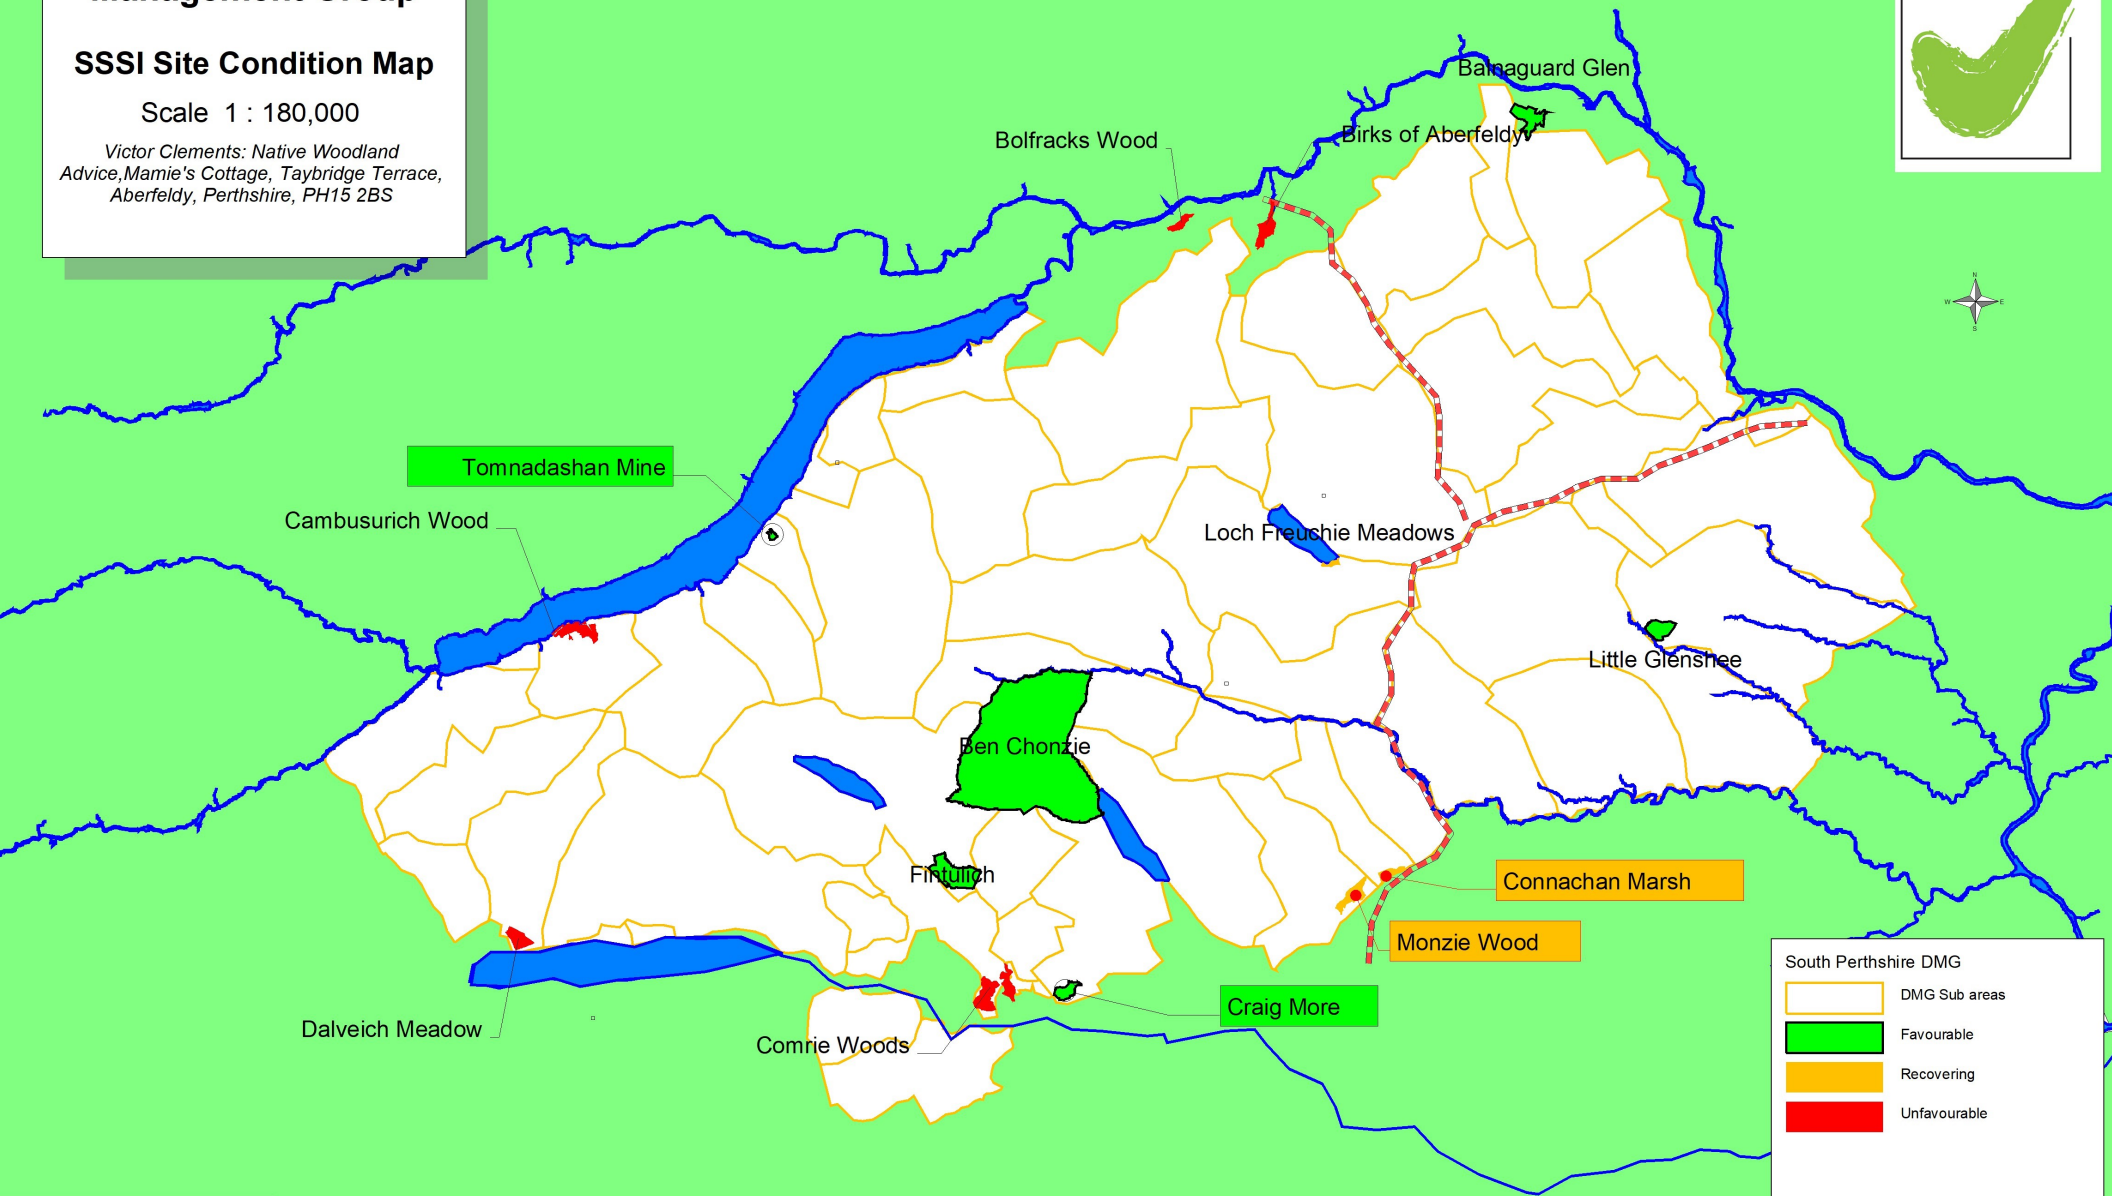

South Perthshire Deer Management Group

SSSI Site Condition Map

Scale 1 : 180,000

Victor Clements: Native Woodland Advice, Mamie's Cottage, Taybridge Terrace, Aberfeldy, Perthshire, PH15 2BS

South Perthshire DMG

	DMG Sub areas
	Favourable
	Recovering
	Unfavourable

Reproduced with permission of HM Stationary Office.
Crown Copyright Reserved.
Licence No. 100015487