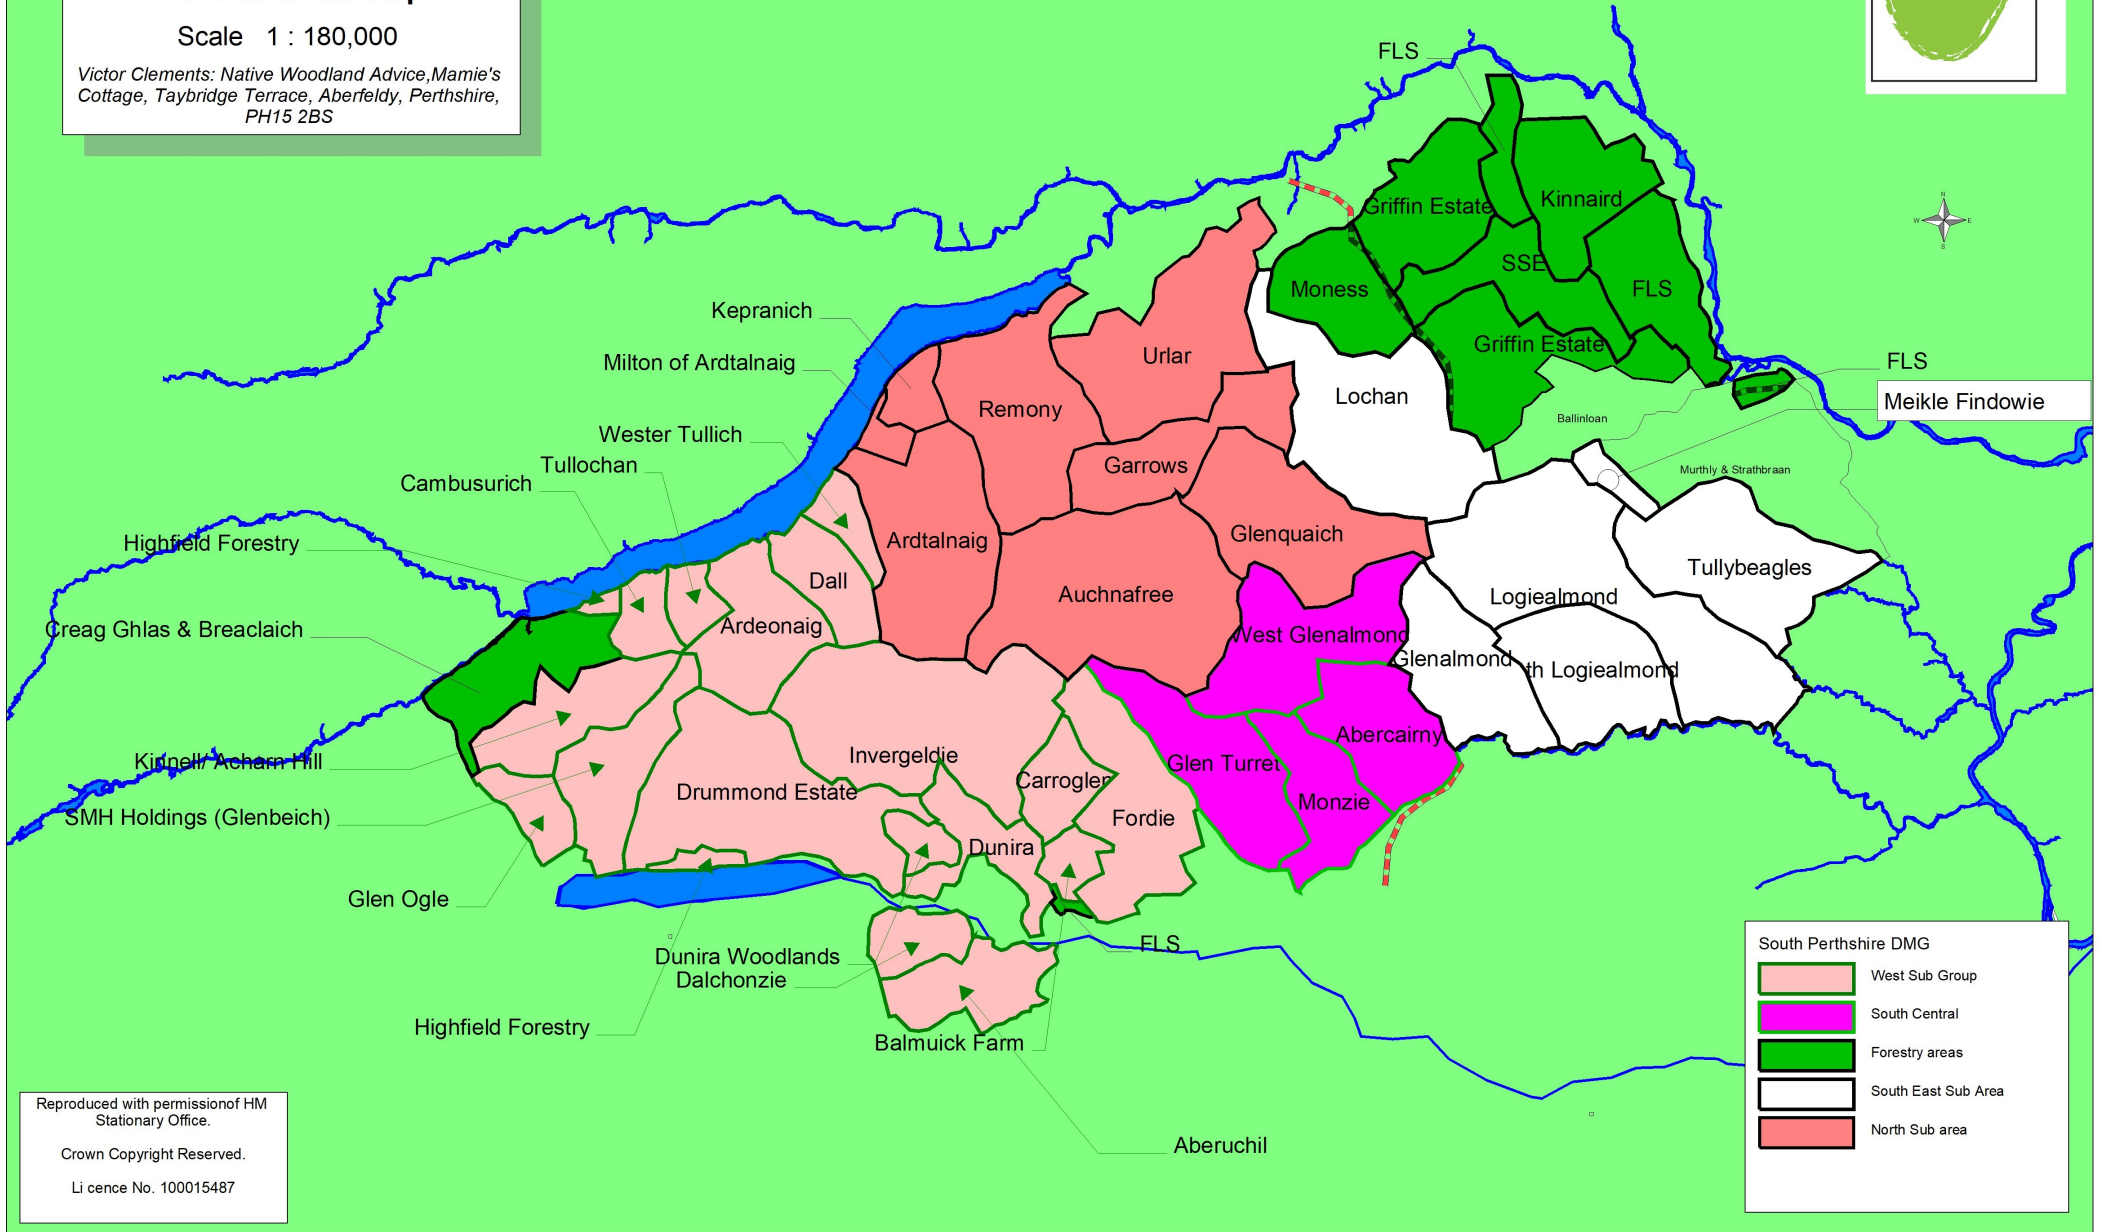

South Perthshire Deer Management Group

5 X Sub areas Map

Scale 1 : 180,000

Victor Clements: Native Woodland Advice, Mamie's Cottage, Taybridge Terrace, Aberfeldy, Perthshire, PH15 2BS

South Perthshire DMG	
	West Sub Group
	South Central
	Forestry areas
	South East Sub Area
	North Sub area

Reproduced with permission of HM Stationary Office.
 Crown Copyright Reserved.
 Licence No. 100015487