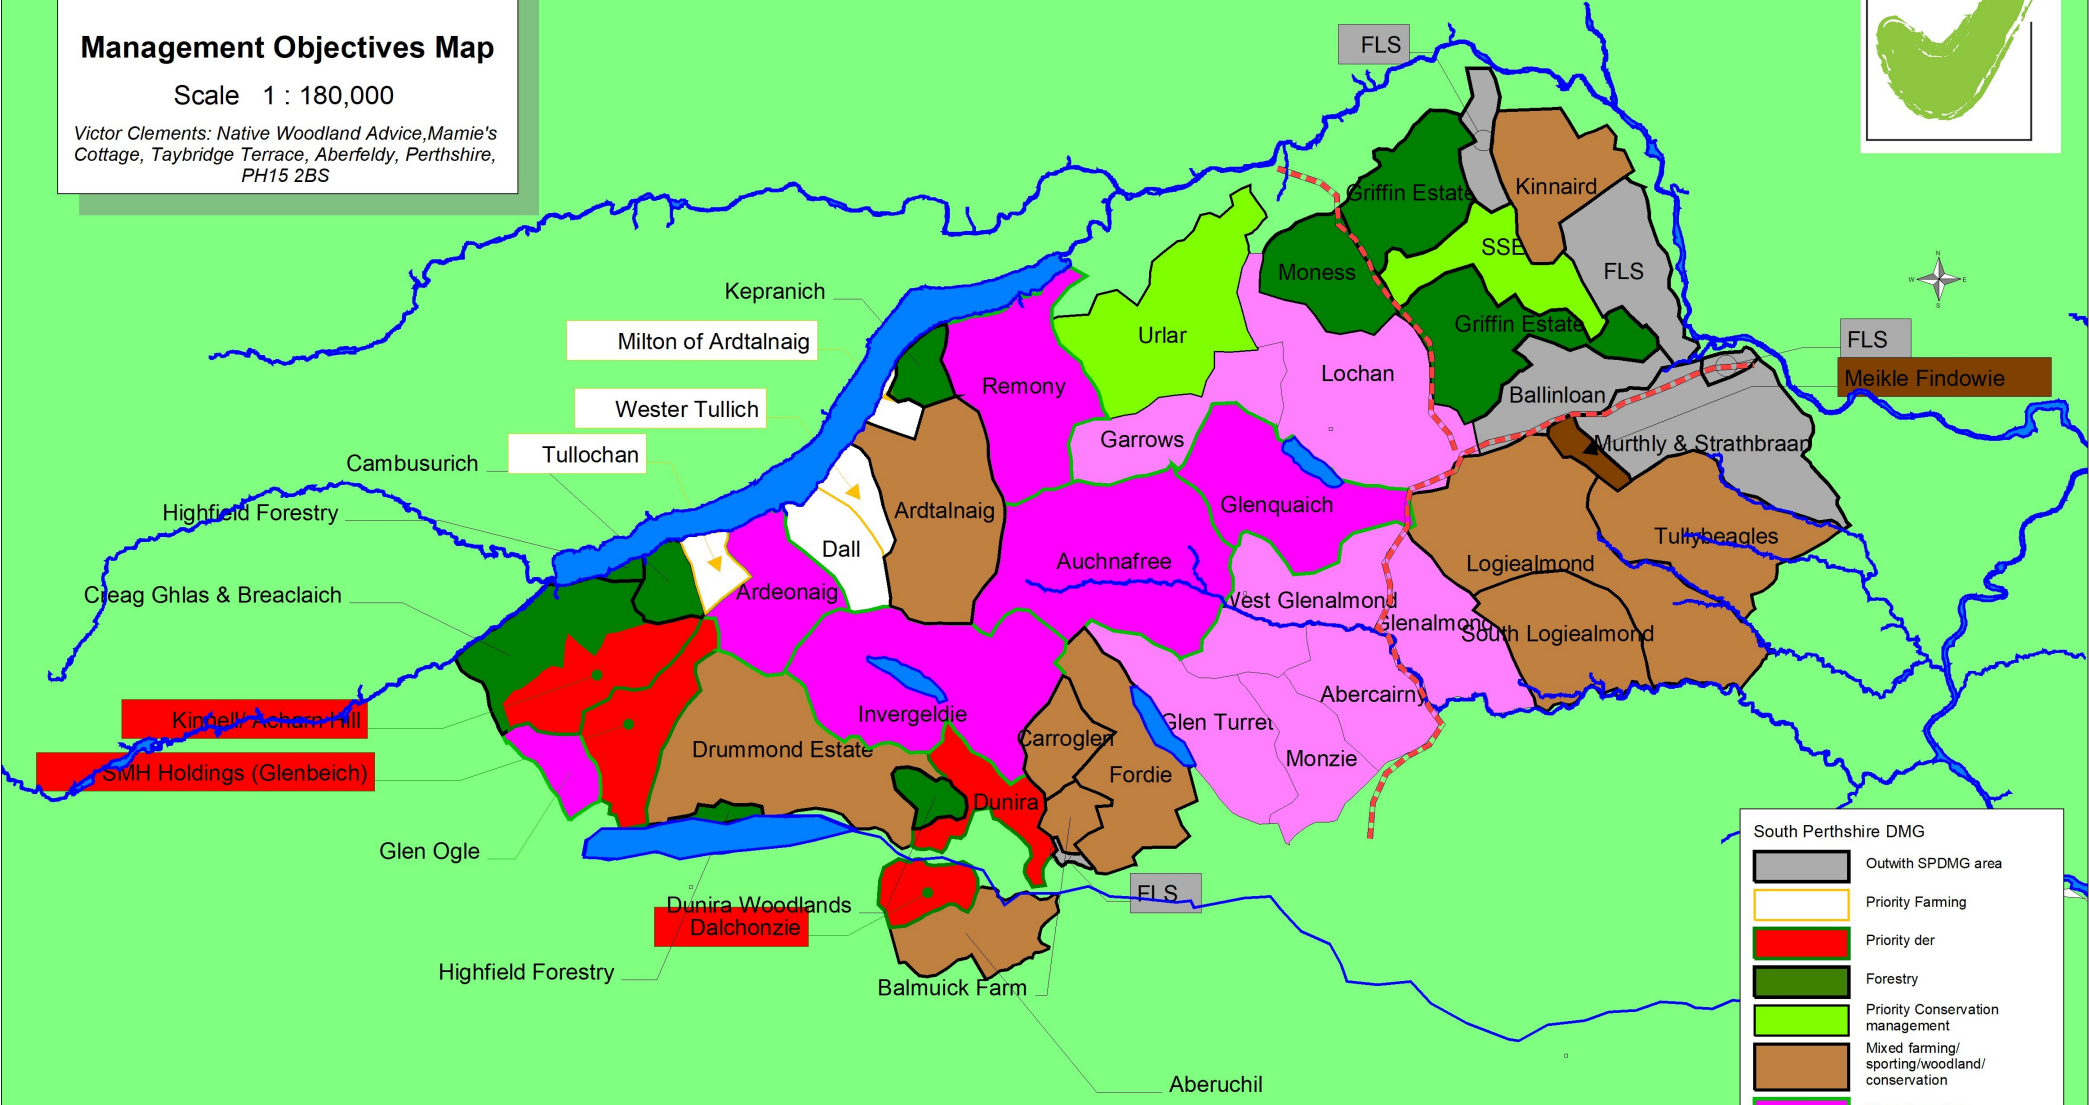

# South Perthshire Deer Management Group

## Management Objectives Map

Scale 1 : 180,000

Victor Clements: Native Woodland Advice, Mamie's Cottage, Taybridge Terrace, Aberfeldy, Perthshire, PH15 2BS

South Perthshire DMG	
	Outwith SPDMG area
	Priority Farming
	Priority der
	Forestry
	Priority Conservation management
	Mixed farming/sporting/woodland/conservation
	Sheep/ sporting
	Priority grouse
	Deer farming