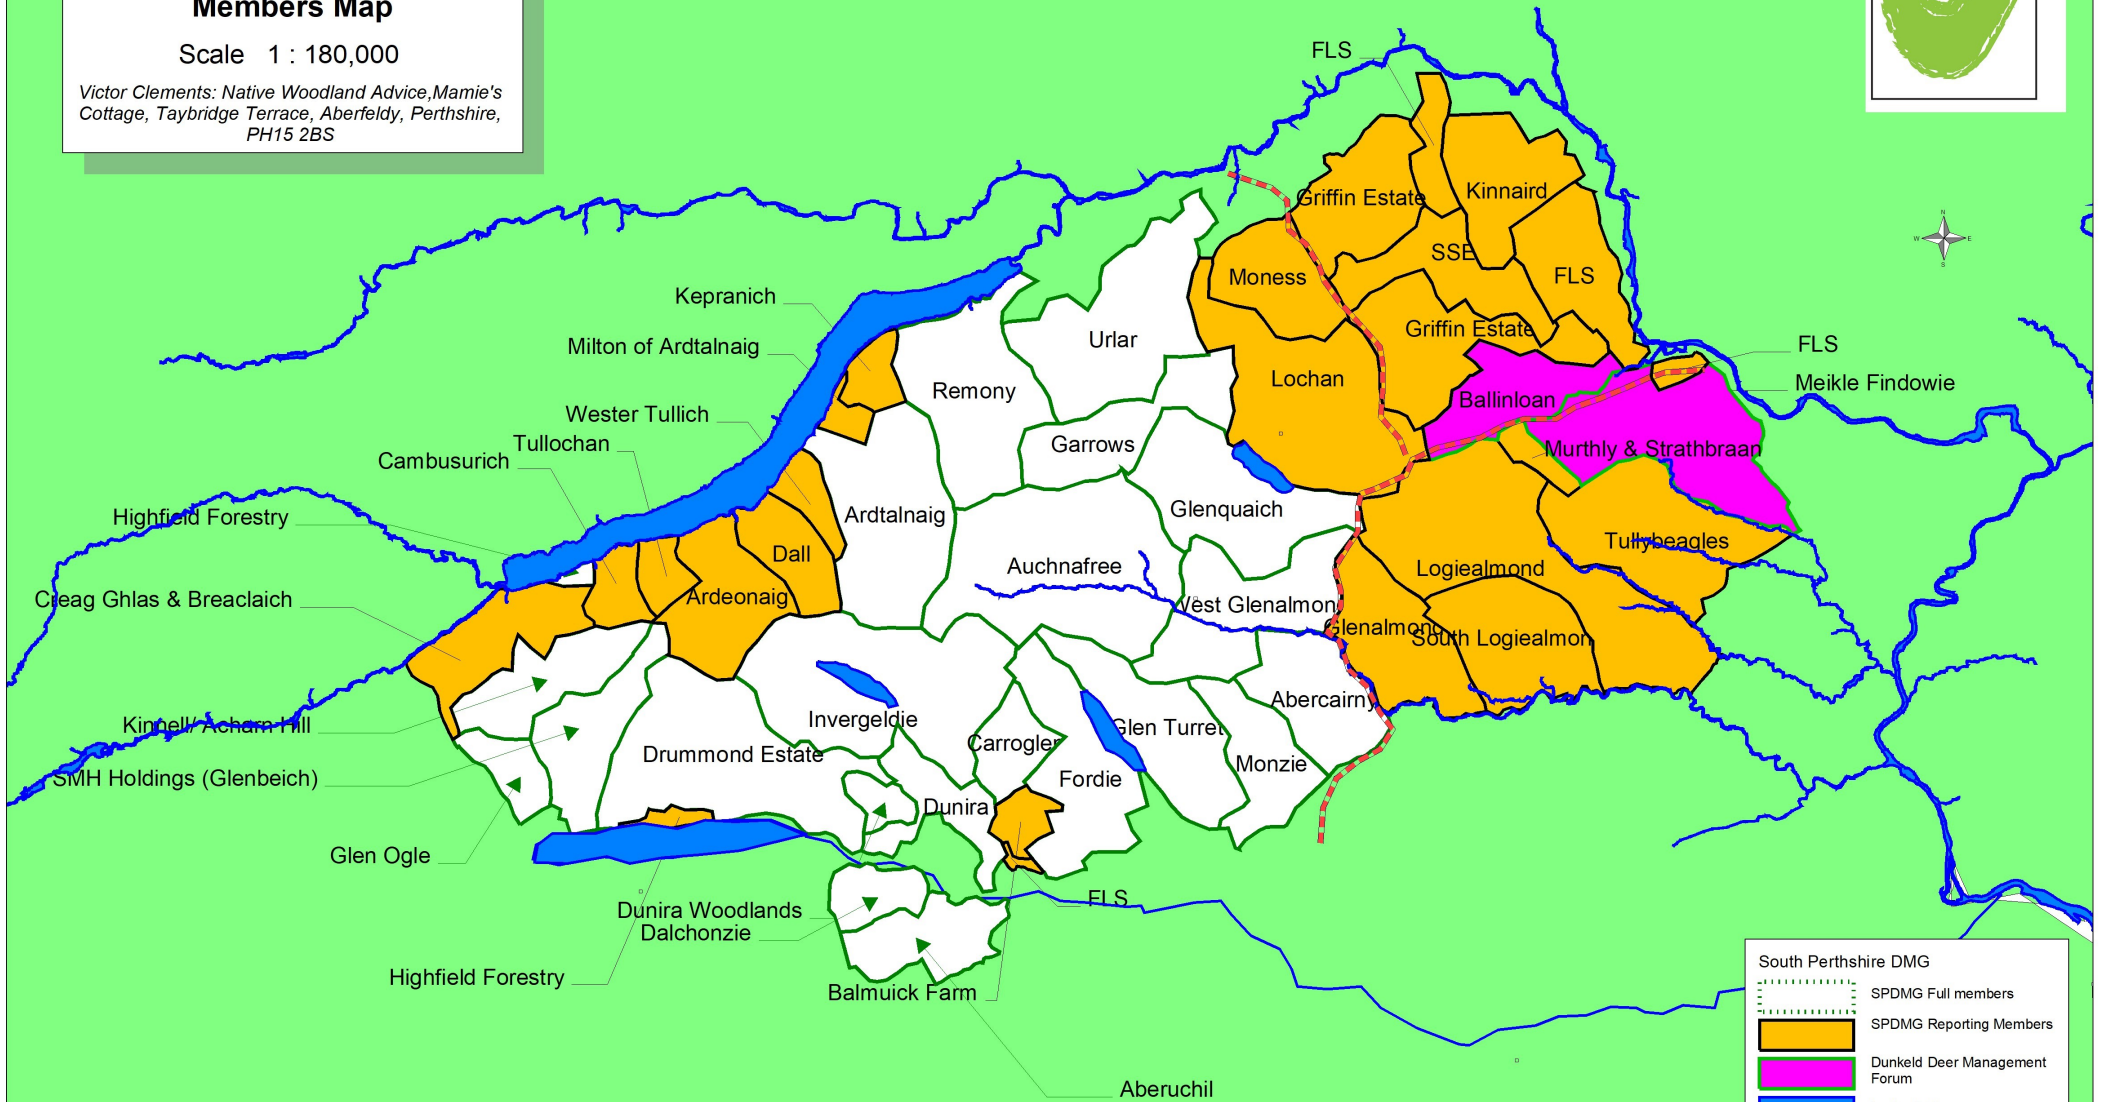

# South Perthshire Deer Management Group

## Members Map

Scale 1 : 180,000

Victor Clements: Native Woodland Advice, Mamie's Cottage, Taybridge Terrace, Aberfeldy, Perthshire, PH15 2BS

**South Perthshire DMG**

-  SPDMG Full members
-  SPDMG Reporting Members
-  Dunkeld Deer Management Forum
-  Lochs & Rivers