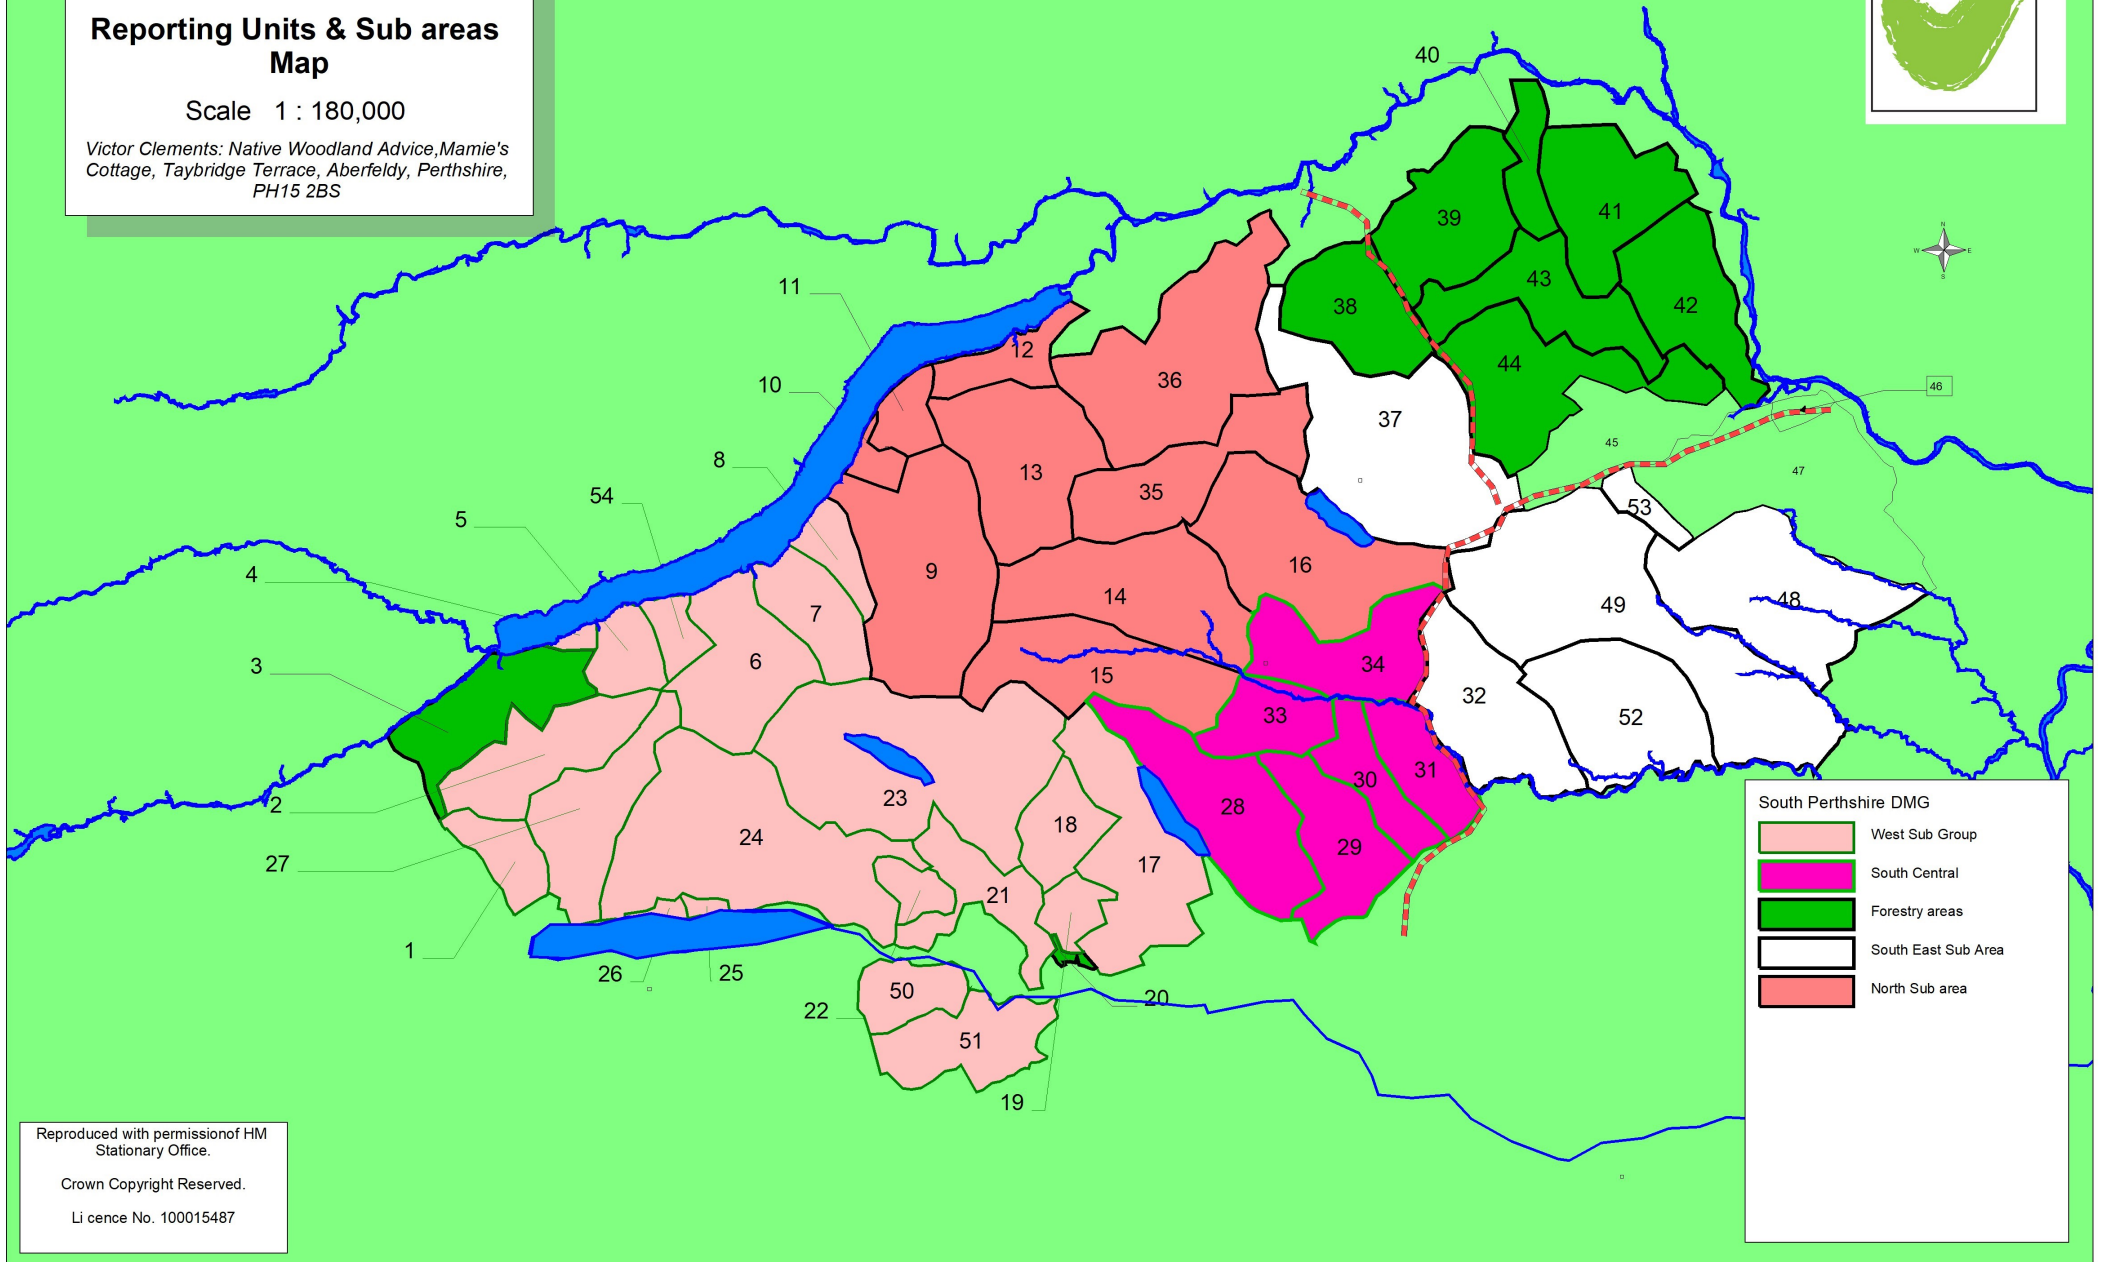

# South Perthshire Deer Management Group

## Reporting Units & Sub areas Map

Scale 1 : 180,000

Victor Clements: Native Woodland Advice, Mamie's Cottage, Taybridge Terrace, Aberfeldy, Perthshire, PH15 2BS

Reproduced with permission of HM Stationary Office.